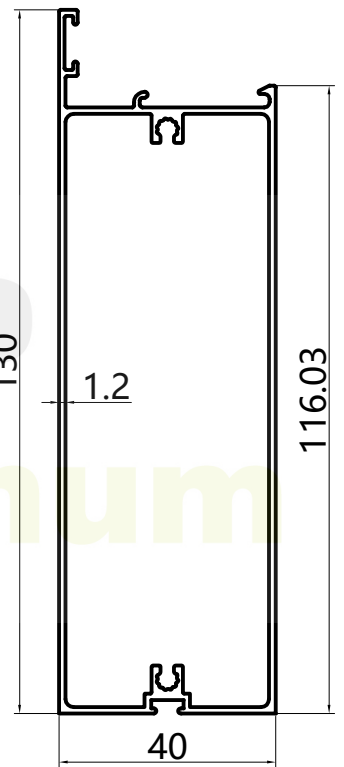

RETOP

MAKE THE BEST ALUMINUM PROFILES

RG150605
Weight: 0.605kg/m

RG150606
Weight: 0.605kg/m

RG150607
Weight: 0.534kg/m

RG150609
Weight: 0.214kg/m

RG150601
Weight: 0.511kg/m

RG150602
Weight: 0.511kg/m

RG150603
Weight: 0.408kg/m

RG150604
Weight: 0.163kg/m

RG150619
Weight: 0.858kg/m

RG150620
Weight: 0.880kg/m

RG150621
Weight: 0.868kg/m

RETOP Industry Co., Ltd.

South Road, Zhengdong New District, Zhengzhou
Henan, P.R.China
Tel: +86 371 8662 1111
www.retopy.com