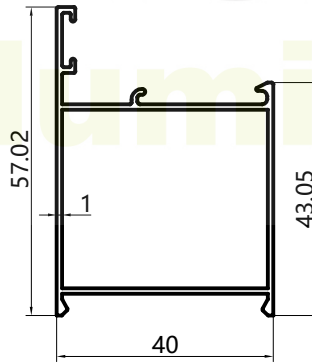

RETOP

MAKE THE BEST ALUMINUM PROFILES

RG150605
Weight: 0.605kg/m

RG150606
Weight: 0.605kg/m

RG150607
Weight: 0.534kg/m

RG150609
Weight: 0.214kg/m

RG150601
Weight: 0.511kg/m

RG150602
Weight: 0.511kg/m

RG150603
Weight: 0.408kg/m

RG150604
Weight: 0.163kg/m

RG150619
Weight: 0.858kg/m

RG150620
Weight: 0.880kg/m

RG150621
Weight: 0.868kg/m

RETOP Industry Co., Ltd.

South Road, Zhengdong New District, Zhengzhou
Henan, P.R.China
Tel: +86 371 8662 1111
www.retopy.com