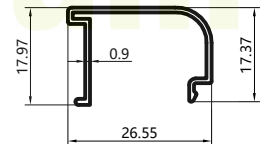

RETOP

MAKE THE BEST ALUMINUM PROFILES

RG150605
Weight: 0.605kg/m

RG150606
Weight: 0.605kg/m

RG150607
Weight: 0.534kg/m

RG150609
Weight: 0.214kg/m

RG150601
Weight: 0.511kg/m

RG150602
Weight: 0.511kg/m

RG150603
Weight: 0.408kg/m

RG150604
Weight: 0.163kg/m

RG150619
Weight: 0.858kg/m

RG150620
Weight: 0.880kg/m

RG150621
Weight: 0.868kg/m

RETOP Industry Co., Ltd.

South Road, Zhengdong New District, Zhengzhou
Henan, P.R.China
Tel: +86 371 8662 1111
www.retopy.com