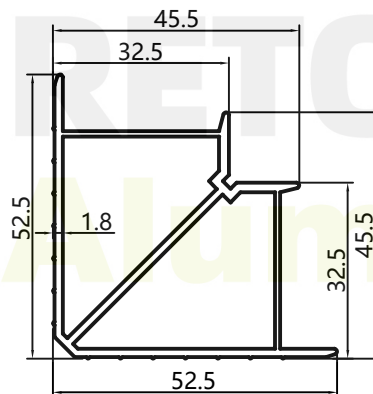

RETOP

MAKE THE BEST ALUMINUM PROFILES

RG150605
Weight: 0.605kg/m

RG150606
Weight: 0.605kg/m

RG150607
Weight: 0.534kg/m

RG150609
Weight: 0.214kg/m

RG150601
Weight: 0.511kg/m

RG150602
Weight: 0.511kg/m

RG150603
Weight: 0.408kg/m

RG150604
Weight: 0.163kg/m

RG150619
Weight: 0.858kg/m

RG150620
Weight: 0.880kg/m

RG150621
Weight: 0.868kg/m

RETOP Industry Co., Ltd.

South Road, Zhengdong New District, Zhengzhou
Henan, P.R.China
Tel: +86 371 8662 1111
www.retopy.com