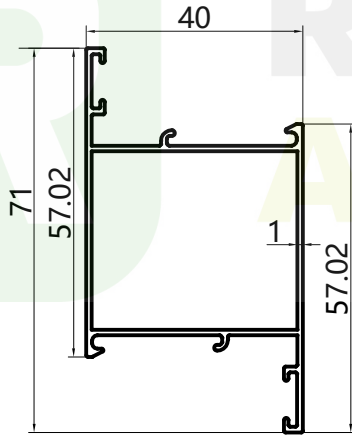

RETOP

MAKE THE BEST ALUMINUM PROFILES

RG150605
Weight: 0.605kg/m

RG150606
Weight: 0.605kg/m

RG150607
Weight: 0.534kg/m

RG150609
Weight: 0.214kg/m

RG150601
Weight: 0.511kg/m

RG150602
Weight: 0.511kg/m

RG150603
Weight: 0.408kg/m

RG150604
Weight: 0.163kg/m

RG150619
Weight: 0.858kg/m

RG150620
Weight: 0.880kg/m

RG150621
Weight: 0.868kg/m

RETOP Industry Co., Ltd.

South Road, Zhengdong New District, Zhengzhou
Henan, P.R.China
Tel: +86 371 8662 1111
www.retopy.com