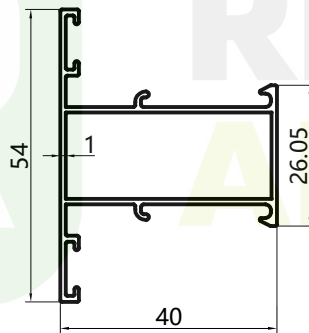

RETOP

MAKE THE BEST ALUMINUM PROFILES

RG150605
Weight: 0.605kg/m

RG150606
Weight: 0.605kg/m

RG150607
Weight: 0.534kg/m

RG150609
Weight: 0.214kg/m

RG150601
Weight: 0.511kg/m

RG150602
Weight: 0.511kg/m

RG150603
Weight: 0.408kg/m

RG150604
Weight: 0.163kg/m

RG150619
Weight: 0.858kg/m

RG150620
Weight: 0.880kg/m

RG150621
Weight: 0.868kg/m

RETOP Industry Co., Ltd.

South Road, Zhengdong New District, Zhengzhou
Henan, P.R.China
Tel: +86 371 8662 1111
www.retopy.com