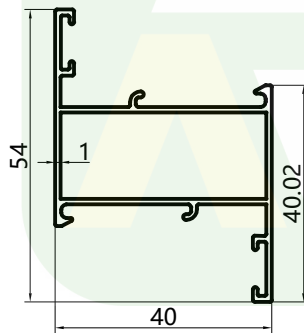

RETOP

MAKE THE BEST ALUMINUM PROFILES

RG150605
Weight: 0.605kg/m

RG150606
Weight: 0.605kg/m

RG150607
Weight: 0.534kg/m

RG150609
Weight: 0.214kg/m

RG150601
Weight: 0.511kg/m

RG150602
Weight: 0.511kg/m

RG150603
Weight: 0.408kg/m

RG150604
Weight: 0.163kg/m

RG150619
Weight: 0.858kg/m

RG150620
Weight: 0.880kg/m

RG150621
Weight: 0.868kg/m

RETOP Industry Co., Ltd.

South Road, Zhengdong New District, Zhengzhou
Henan, P.R.China
Tel: +86 371 8662 1111
www.retopy.com