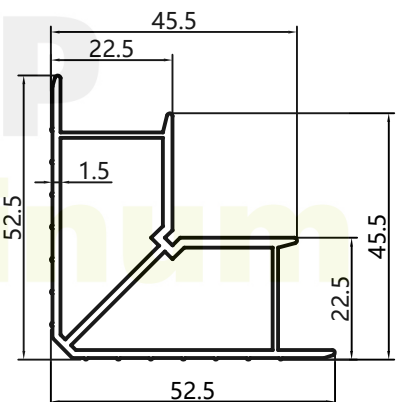

RETOP

MAKE THE BEST ALUMINUM PROFILES

RG150605
Weight: 0.605kg/m

RG150606
Weight: 0.605kg/m

RG150607
Weight: 0.534kg/m

RG150609
Weight: 0.214kg/m

RG150601
Weight: 0.511kg/m

RG150602
Weight: 0.511kg/m

RG150603
Weight: 0.408kg/m

RG150604
Weight: 0.163kg/m

RG150619
Weight: 0.858kg/m

RG150620
Weight: 0.880kg/m

RG150621
Weight: 0.868kg/m

RETOP Industry Co., Ltd.

South Road, Zhengdong New District, Zhengzhou
Henan, P.R.China
Tel: +86 371 8662 1111
www.retopy.com