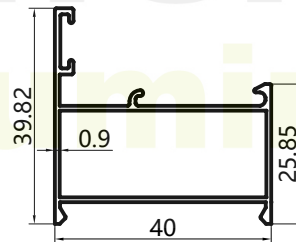

RETOP

MAKE THE BEST ALUMINUM PROFILES

RG150605
Weight: 0.605kg/m

RG150606
Weight: 0.605kg/m

RG150607
Weight: 0.534kg/m

RG150609
Weight: 0.214kg/m

RG150601
Weight: 0.511kg/m

RG150602
Weight: 0.511kg/m

RG150603
Weight: 0.408kg/m

RG150604
Weight: 0.163kg/m

RG150619
Weight: 0.858kg/m

RG150620
Weight: 0.880kg/m

RG150621
Weight: 0.868kg/m

RETOP Industry Co., Ltd.

South Road, Zhengdong New District, Zhengzhou
Henan, P.R.China
Tel: +86 371 8662 1111
www.retopy.com