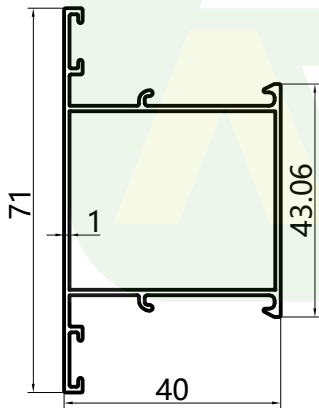

RETOP

MAKE THE BEST ALUMINUM PROFILES

RG150605
Weight: 0.605kg/m

RG150606
Weight: 0.605kg/m

RG150607
Weight: 0.534kg/m

RG150609
Weight: 0.214kg/m

RG150601
Weight: 0.511kg/m

RG150602
Weight: 0.511kg/m

RG150603
Weight: 0.408kg/m

RG150604
Weight: 0.163kg/m

RG150619
Weight: 0.858kg/m

RG150620
Weight: 0.880kg/m

RG150621
Weight: 0.868kg/m

RETOP Industry Co., Ltd.

South Road, Zhengdong New District, Zhengzhou
Henan, P.R.China
Tel: +86 371 8662 1111
www.retopy.com