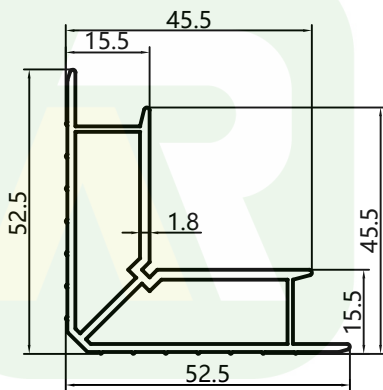

RETOP

MAKE THE BEST ALUMINUM PROFILES

RG150605
Weight: 0.605kg/m

RG150606
Weight: 0.605kg/m

RG150607
Weight: 0.534kg/m

RG150609
Weight: 0.214kg/m

RG150601
Weight: 0.511kg/m

RG150602
Weight: 0.511kg/m

RG150603
Weight: 0.408kg/m

RG150604
Weight: 0.163kg/m

RG150619
Weight: 0.858kg/m

RG150620
Weight: 0.880kg/m

RG150621
Weight: 0.868kg/m

RETOP Industry Co., Ltd.

South Road, Zhengdong New District, Zhengzhou
Henan, P.R.China
Tel: +86 371 8662 1111
www.retopy.com