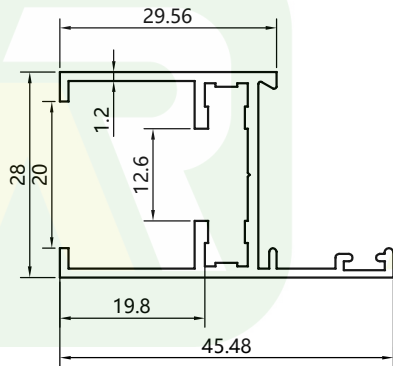

# RETOP

MAKE THE BEST ALUMINUM PROFILES

**RG1206117**  
Weight: 0.479kg/m

**RG1206118**  
Weight: 0.683kg/m

**RG1206119**  
Weight: 0.439kg/m

**RG1206120**  
Weight: 0.483kg/m

**RG1206121**  
Weight: 0.744kg/m

**RG1206140**  
Weight: 0.156kg/m

enan **RETOP** Industry Co., Ltd.  
o. 36 Dongfeng South Road, Zhengdong New District, Zhengzhou  
ity, Henan Province, P.R.China  
al/Fax: +86 371 5528 8662  
mail: sales@retop-industry.com