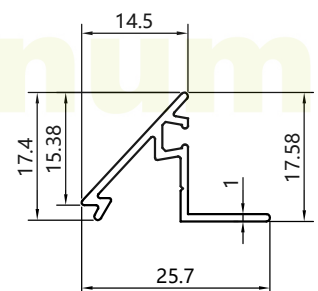

# RETOP

MAKE THE BEST ALUMINUM PROFILES

**RG1206117**  
Weight: 0.479kg/m

**RG1206118**  
Weight: 0.683kg/m

**RG1206119**  
Weight: 0.439kg/m

**RG1206120**  
Weight: 0.483kg/m

**RG1206121**  
Weight: 0.744kg/m

**RG1206140**  
Weight: 0.156kg/m

enan **RETOP** Industry Co., Ltd.  
o. 36 Dongfeng South Road, Zhengdong New District, Zhengzhou  
ity, Henan Province, P.R.China  
al/Fax: +86 371 5528 8662  
mail: sales@retop-industry.com