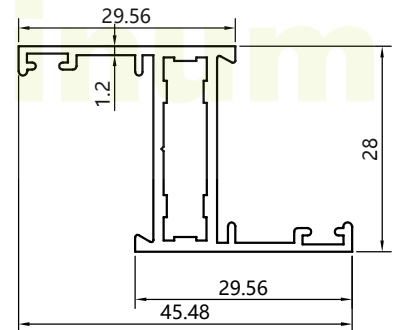

# RETOP

MAKE THE BEST ALUMINUM PROFILES

**RG1206117**  
Weight: 0.479kg/m

**RG1206118**  
Weight: 0.683kg/m

**RG1206119**  
Weight: 0.439kg/m

**RG1206120**  
Weight: 0.483kg/m

**RG1206121**  
Weight: 0.744kg/m

**RG1206140**  
Weight: 0.156kg/m

enan **RETOP** Industry Co., Ltd.  
o. 36 Dongfeng South Road, Zhengdong New District, Zhengzhou  
ity, Henan Province, P.R.China  
al/Fax: +86 371 5528 8662  
mail: sales@retop-industry.com