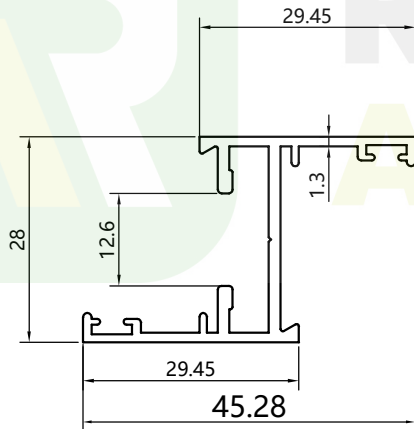

# RETOP

MAKE THE BEST ALUMINUM PROFILES

**RG1206117**  
Weight: 0.479kg/m

**RG1206118**  
Weight: 0.683kg/m

**RG1206119**  
Weight: 0.439kg/m

**RG1206120**  
Weight: 0.483kg/m

**RG1206121**  
Weight: 0.744kg/m

**RG1206140**  
Weight: 0.156kg/m

enan **RETOP** Industry Co., Ltd.  
o. 36 Dongfeng South Road, Zhengdong New District, Zhengzhou  
ity, Henan Province, P.R.China  
al/Fax: +86 371 5528 8662  
mail: sales@retop-industry.com