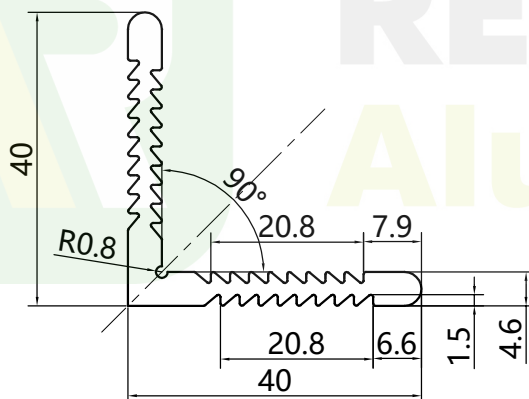

# RETOP

MAKE THE BEST ALUMINUM PROFILES

**RG1206117**  
Weight: 0.479kg/m

**RG1206118**  
Weight: 0.683kg/m

**RG1206119**  
Weight: 0.439kg/m

**RG1206120**  
Weight: 0.483kg/m

**RG1206121**  
Weight: 0.744kg/m

**RG1206140**  
Weight: 0.156kg/m

enan **RETOP** Industry Co., Ltd.  
o. 36 Dongfeng South Road, Zhengdong New District, Zhengzhou  
ity, Henan Province, P.R.China  
al/Fax: +86 371 5528 8662  
mail: sales@retop-industry.com