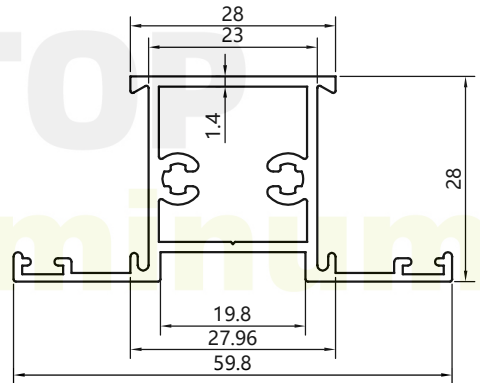

# RETOP

MAKE THE BEST ALUMINUM PROFILES

**RG1206117**  
Weight: 0.479kg/m

**RG1206118**  
Weight: 0.683kg/m

**RG1206119**  
Weight: 0.439kg/m

**RG1206120**  
Weight: 0.483kg/m

**RG1206121**  
Weight: 0.744kg/m

**RG1206140**  
Weight: 0.156kg/m

enan **RETOP** Industry Co., Ltd.  
o. 36 Dongfeng South Road, Zhengdong New District, Zhengzhou  
ity, Henan Province, P.R.China  
al/Fax: +86 371 5528 8662  
mail: sales@retop-industry.com