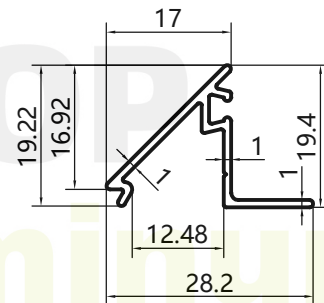

RETOP

MAKE THE BEST ALUMINUM PROFILES

RG1206124
Weight: 0.500kg/m

RG1206125
Weight: 0.709kg/m

RG1206127
Weight: 0.509kg/m

RG1206126
Weight: 0.170kg/m

enan **RETOP** Industry Co., Ltd.
o. 36 Dongfeng South Road, Zhengdong New District, Zhengzhou
ity, Henan Province, P.R.China
al/Fax: +86 371 5528 8662
mail: sales@retop-industry.com