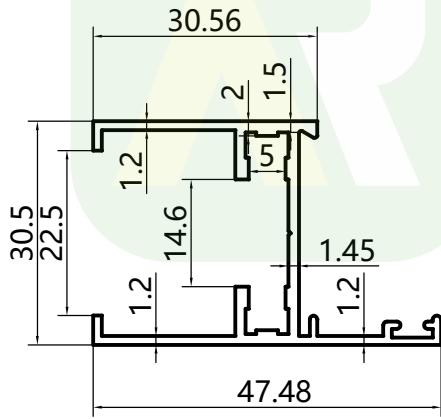

RETOP

MAKE THE BEST ALUMINUM PROFILES

RG1206124
Weight: 0.500kg/m

RG1206125
Weight: 0.709kg/m

RG1206127
Weight: 0.509kg/m

RG1206126
Weight: 0.170kg/m

enan **RETOP** Industry Co., Ltd.
o. 36 Dongfeng South Road, Zhengdong New District, Zhengzhou
ity, Henan Province, P.R.China
al/Fax: +86 371 5528 8662
mail: sales@retop-industry.com