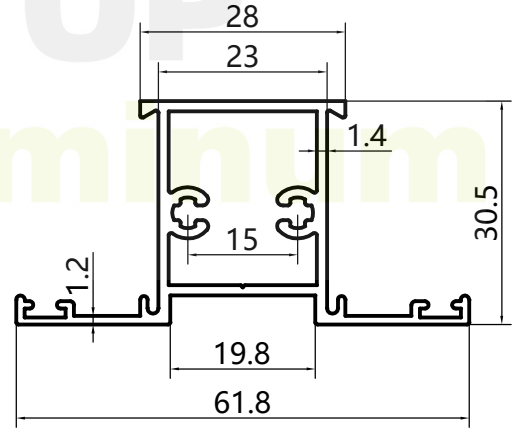

RETOP

MAKE THE BEST ALUMINUM PROFILES

RG1206124
Weight: 0.500kg/m

RG1206125
Weight: 0.709kg/m

RG1206127
Weight: 0.509kg/m

RG1206126
Weight: 0.170kg/m

enan **RETOP** Industry Co., Ltd.
o. 36 Dongfeng South Road, Zhengdong New District, Zhengzhou
ity, Henan Province, P.R.China
al/Fax: +86 371 5528 8662
mail: sales@retop-industry.com