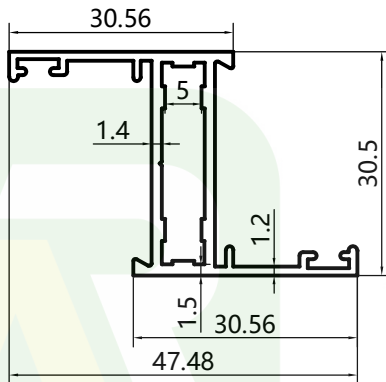

RETOP

MAKE THE BEST ALUMINUM PROFILES

RG1206124
Weight: 0.500kg/m

RG1206125
Weight: 0.709kg/m

RG1206127
Weight: 0.509kg/m

RG1206126
Weight: 0.170kg/m

enan **RETOP** Industry Co., Ltd.
o. 36 Dongfeng South Road, Zhengdong New District, Zhengzhou
ity, Henan Province, P.R.China
al/Fax: +86 371 5528 8662
mail: sales@retop-industry.com