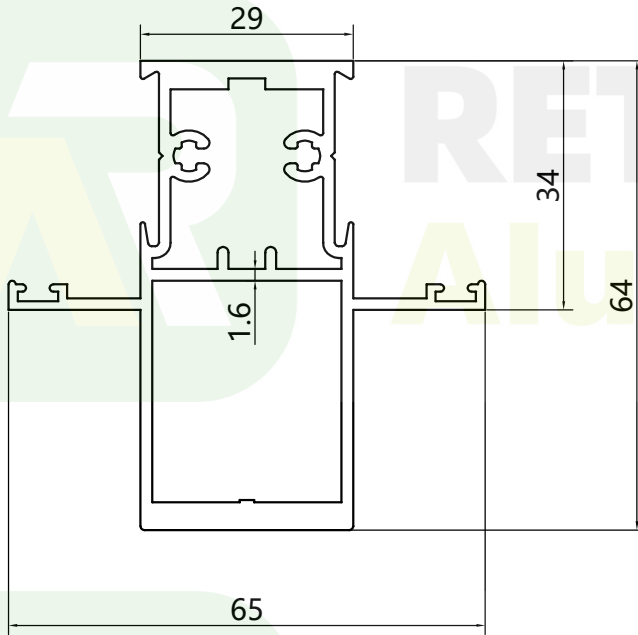

# RETOP

MAKE THE BEST ALUMINUM PROFILES

RG120650  
WEIGHT : 0.558kg/m

RG120651  
WEIGHT : 0.598kg/m

RG120652  
WEIGHT : 1.524kg/m

RG120654  
WEIGHT : 0.906kg/m

RG120653  
WEIGHT : 0.149kg/m

enan **RETOP** Industry Co., Ltd.  
o. 36 Dongfeng South Road, Zhengdong New District, Zhengzhou  
ity, Henan Province, P.R.China  
al/Fax: +86 371 5528 8662  
mail: sales@retop-industry.com