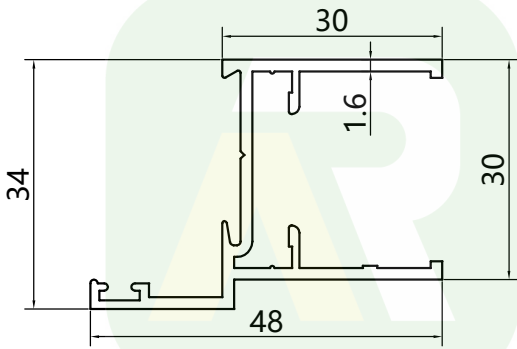

# RETOP

MAKE THE BEST ALUMINUM PROFILES

RG120650  
WEIGHT : 0.558kg/m

RG120651  
WEIGHT : 0.598kg/m

RG120652  
WEIGHT : 1.524kg/m

RG120654  
WEIGHT : 0.906kg/m

RG120653  
WEIGHT : 0.149kg/m

enan **RETOP** Industry Co., Ltd.  
o. 36 Dongfeng South Road, Zhengdong New District, Zhengzhou  
ity, Henan Province, P.R.China  
al/Fax: +86 371 5528 8662  
mail: sales@retop-industry.com