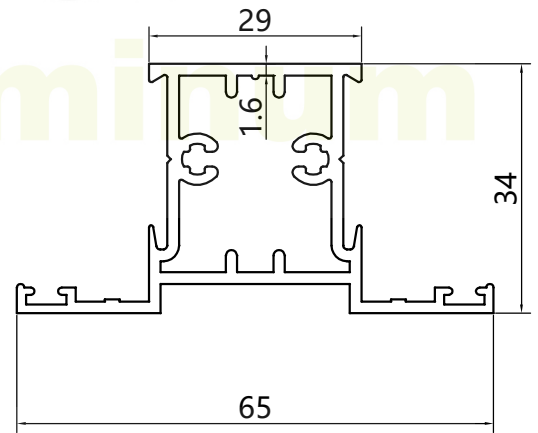

# RETOP

MAKE THE BEST ALUMINUM PROFILES

RG120650  
WEIGHT : 0.558kg/m

RG120651  
WEIGHT : 0.598kg/m

RG120652  
WEIGHT : 1.524kg/m

RG120654  
WEIGHT : 0.906kg/m

RG120653  
WEIGHT : 0.149kg/m

enan **RETOP** Industry Co., Ltd.  
o. 36 Dongfeng South Road, Zhengdong New District, Zhengzhou  
ity, Henan Province, P.R.China  
al/Fax: +86 371 5528 8662  
mail: sales@retop-industry.com