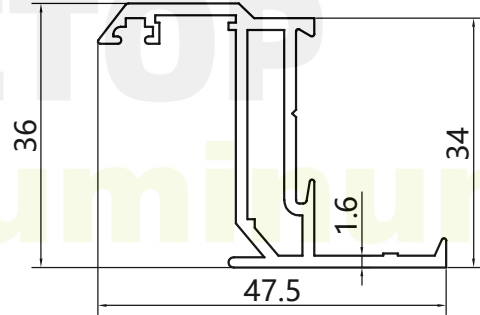

# RETOP

MAKE THE BEST ALUMINUM PROFILES

RG120650  
WEIGHT : 0.558kg/m

RG120651  
WEIGHT : 0.598kg/m

RG120652  
WEIGHT : 1.524kg/m

RG120654  
WEIGHT : 0.906kg/m

RG120653  
WEIGHT : 0.149kg/m

enan **RETOP** Industry Co., Ltd.  
o. 36 Dongfeng South Road, Zhengdong New District, Zhengzhou  
ity, Henan Province, P.R.China  
al/Fax: +86 371 5528 8662  
mail: sales@retop-industry.com