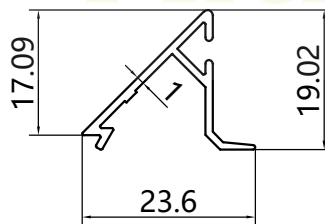

# RETOP

MAKE THE BEST ALUMINUM PROFILES

RG120650  
WEIGHT : 0.558kg/m

RG120651  
WEIGHT : 0.598kg/m

RG120652  
WEIGHT : 1.524kg/m

RG120654  
WEIGHT : 0.906kg/m

RG120653  
WEIGHT : 0.149kg/m

enan **RETOP** Industry Co., Ltd.  
o. 36 Dongfeng South Road, Zhengdong New District, Zhengzhou  
ity, Henan Province, P.R.China  
al/Fax: +86 371 5528 8662  
mail: sales@retop-industry.com