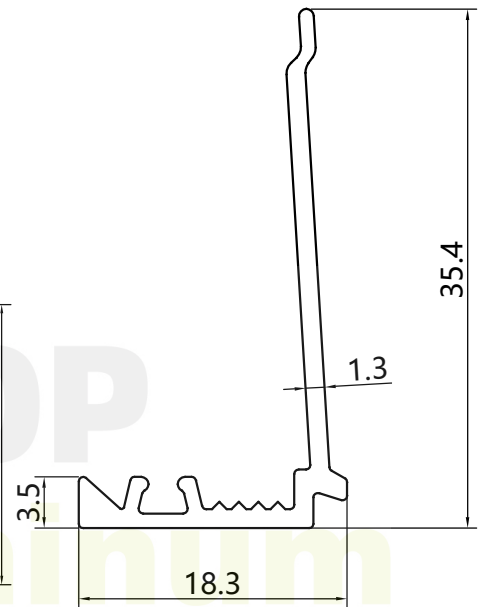

RETOP

MAKE THE BEST ALUMINUM PROFILES

RG120690
WEIGHT : 0.619kg/m

RG120692
WEIGHT : 0.884kg/m

RG120691
WEIGHT : 0.209kg/m

RG120694
WEIGHT : 0.578kg/m

RG120695
WEIGHT : 1.243kg/m

RG120693
WEIGHT : 0.198kg/m

RG120696
WEIGHT : 1.701kg/m

enan **RETOP** Industry Co., Ltd.
o. 36 Dongfeng South Road, Zhengdong New District, Zhengzhou
ity, Henan Province, P.R.China
al/Fax: +86 371 5528 8662
mail: sales@retop-industry.com