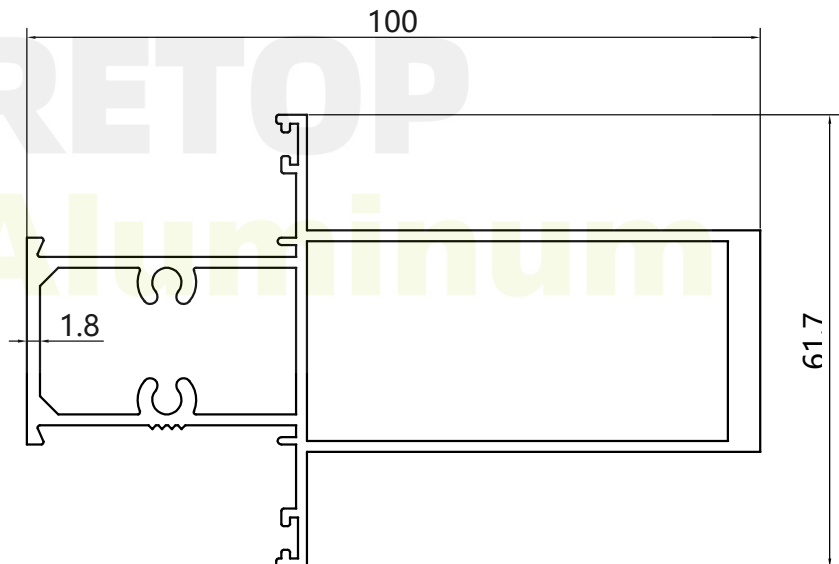

RETOP

MAKE THE BEST ALUMINUM PROFILES

RG120690
WEIGHT : 0.619kg/m

RG120692
WEIGHT : 0.884kg/m

RG120691
WEIGHT : 0.209kg/m

RG120694
WEIGHT : 0.578kg/m

RG120695
WEIGHT : 1.243kg/m

RG120693
WEIGHT : 0.198kg/m

RG120696
WEIGHT : 1.701kg/m

enan **RETOP** Industry Co., Ltd.
o. 36 Dongfeng South Road, Zhengdong New District, Zhengzhou
ity, Henan Province, P.R.China
al/Fax: +86 371 5528 8662
mail: sales@retop-industry.com