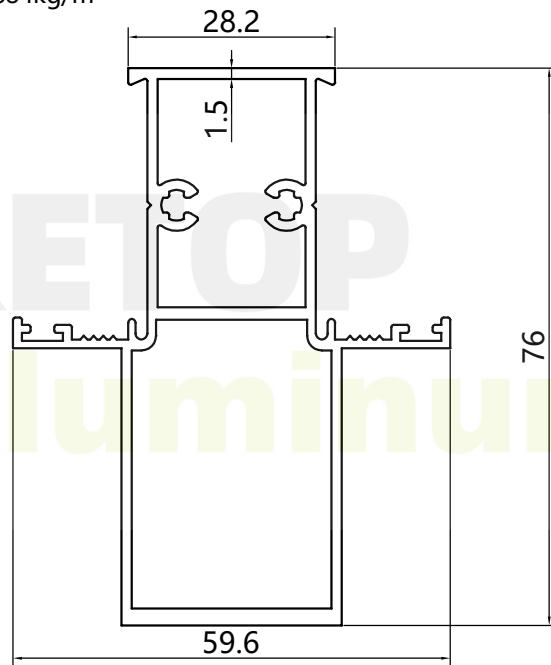

RETOP

MAKE THE BEST ALUMINUM PROFILES

RG120690
WEIGHT : 0.619kg/m

RG120692
WEIGHT : 0.884kg/m

RG120691
WEIGHT : 0.209kg/m

RG120694
WEIGHT : 0.578kg/m

RG120695
WEIGHT : 1.243kg/m

RG120693
WEIGHT : 0.198kg/m

RG120696
WEIGHT : 1.701kg/m

enan **RETOP** Industry Co., Ltd.
o. 36 Dongfeng South Road, Zhengdong New District, Zhengzhou
ity, Henan Province, P.R.China
al/Fax: +86 371 5528 8662
mail: sales@retop-industry.com