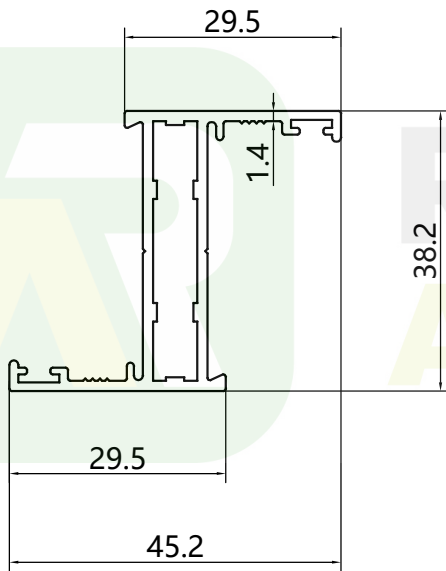

RETOP

MAKE THE BEST ALUMINUM PROFILES

RG120690
WEIGHT : 0.619kg/m

RG120692
WEIGHT : 0.884kg/m

RG120691
WEIGHT : 0.209kg/m

RG120694
WEIGHT : 0.578kg/m

RG120695
WEIGHT : 1.243kg/m

RG120693
WEIGHT : 0.198kg/m

RG120696
WEIGHT : 1.701kg/m

enan **RETOP** Industry Co., Ltd.
o. 36 Dongfeng South Road, Zhengdong New District, Zhengzhou
ity, Henan Province, P.R.China
al/Fax: +86 371 5528 8662
mail: sales@retop-industry.com