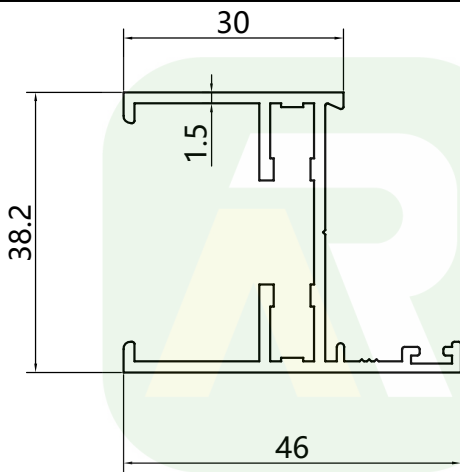

RETOP

MAKE THE BEST ALUMINUM PROFILES

RG120690
WEIGHT : 0.619kg/m

RG120692
WEIGHT : 0.884kg/m

RG120691
WEIGHT : 0.209kg/m

RG120694
WEIGHT : 0.578kg/m

RG120695
WEIGHT : 1.243kg/m

RG120693
WEIGHT : 0.198kg/m

RG120696
WEIGHT : 1.701kg/m

enan **RETOP** Industry Co., Ltd.
o. 36 Dongfeng South Road, Zhengdong New District, Zhengzhou
ity, Henan Province, P.R.China
al/Fax: +86 371 5528 8662
mail: sales@retop-industry.com