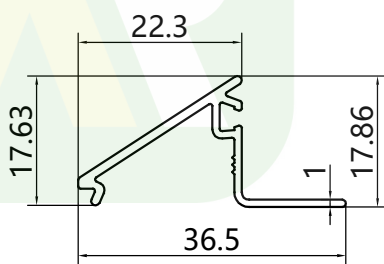

RETOP

MAKE THE BEST ALUMINUM PROFILES

RG120690
WEIGHT : 0.619kg/m

RG120692
WEIGHT : 0.884kg/m

RG120691
WEIGHT : 0.209kg/m

RG120694
WEIGHT : 0.578kg/m

RG120695
WEIGHT : 1.243kg/m

RG120693
WEIGHT : 0.198kg/m

RG120696
WEIGHT : 1.701kg/m

enan **RETOP** Industry Co., Ltd.
o. 36 Dongfeng South Road, Zhengdong New District, Zhengzhou
ity, Henan Province, P.R.China
al/Fax: +86 371 5528 8662
mail: sales@retop-industry.com