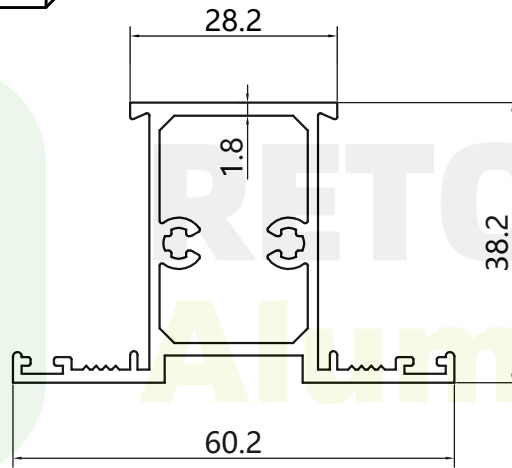

RETOP

MAKE THE BEST ALUMINUM PROFILES

RG120690
WEIGHT : 0.619kg/m

RG120692
WEIGHT : 0.884kg/m

RG120691
WEIGHT : 0.209kg/m

RG120694
WEIGHT : 0.578kg/m

RG120695
WEIGHT : 1.243kg/m

RG120693
WEIGHT : 0.198kg/m

RG120696
WEIGHT : 1.701kg/m

enan **RETOP** Industry Co., Ltd.
o. 36 Dongfeng South Road, Zhengdong New District, Zhengzhou
ity, Henan Province, P.R.China
al/Fax: +86 371 5528 8662
mail: sales@retop-industry.com