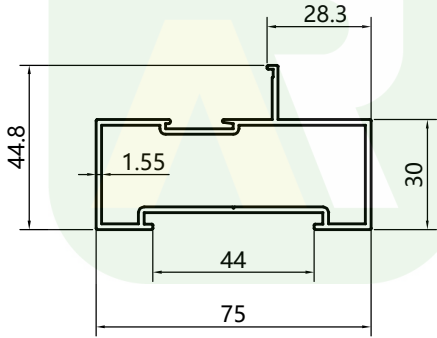

RETOP

MAKE THE BEST ALUMINUM PROFILES

RG1206113

Weight: 1.019kg/m

RG1206115

Weight: 0.773kg/m

RG1206116

Weight: 0.874kg/m

RG1206114

Weight: 1.253kg/m

RG1206154

Weight: 1.264kg/m

RG1206155

Weight: 1.202kg/m

RG1206156

Weight: 1.026kg/m

RG1206157

Weight: 2.125kg/m

enan **RETOP** Industry Co., Ltd.
 o. 36 Dongfeng South Road, Zhengdong New District, Zhengzhou
 ity, Henan Province, P.R.China
 al/Fax: +86 371 5528 8662
 mail: sales@retop-industry.com