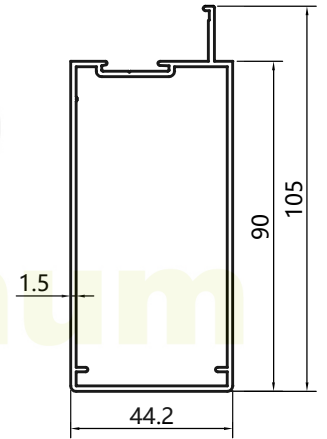

RETOP

MAKE THE BEST ALUMINUM PROFILES

RG1206113

Weight: 1.019kg/m

RG1206115

Weight: 0.773kg/m

RG1206116

Weight: 0.874kg/m

RG1206114

Weight: 1.253kg/m

RG1206154

Weight: 1.264kg/m

RG1206155

Weight: 1.202kg/m

RG1206156

Weight: 1.026kg/m

RG1206157

Weight: 2.125kg/m

enan **RETOP** Industry Co., Ltd.
 o. 36 Dongfeng South Road, Zhengdong New District, Zhengzhou
 ity, Henan Province, P.R.China
 al/Fax: +86 371 5528 8662
 mail: sales@retop-industry.com