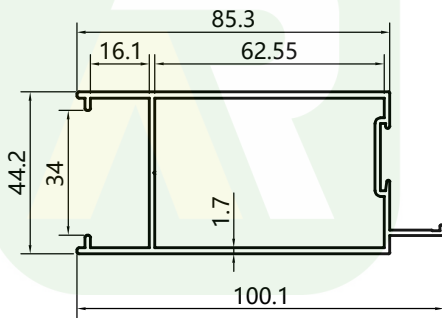

RETOP

MAKE THE BEST ALUMINUM PROFILES

RG1206113

Weight: 1.019kg/m

RG1206115

Weight: 0.773kg/m

RG1206116

Weight: 0.874kg/m

RG1206114

Weight: 1.253kg/m

RG1206154

Weight: 1.264kg/m

RG1206155

Weight: 1.202kg/m

RG1206156

Weight: 1.026kg/m

RG1206157

Weight: 2.125kg/m

enan **RETOP** Industry Co., Ltd.
 o. 36 Dongfeng South Road, Zhengdong New District, Zhengzhou
 ity, Henan Province, P.R.China
 al/Fax: +86 371 5528 8662
 mail: sales@retop-industry.com