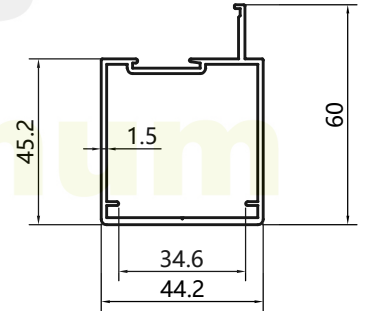

RETOP

MAKE THE BEST ALUMINUM PROFILES

RG1206113

Weight: 1.019kg/m

RG1206115

Weight: 0.773kg/m

RG1206116

Weight: 0.874kg/m

RG1206114

Weight: 1.253kg/m

RG1206154

Weight: 1.264kg/m

RG1206155

Weight: 1.202kg/m

RG1206156

Weight: 1.026kg/m

RG1206157

Weight: 2.125kg/m

enan **RETOP** Industry Co., Ltd.
 o. 36 Dongfeng South Road, Zhengdong New District, Zhengzhou
 ity, Henan Province, P.R.China
 al/Fax: +86 371 5528 8662
 mail: sales@retop-industry.com