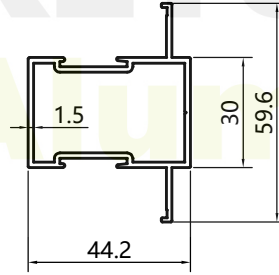

RETOP

MAKE THE BEST ALUMINUM PROFILES

RG1206113

Weight: 1.019kg/m

RG1206115

Weight: 0.773kg/m

RG1206116

Weight: 0.874kg/m

RG1206114

Weight: 1.253kg/m

RG1206154

Weight: 1.264kg/m

RG1206155

Weight: 1.202kg/m

RG1206156

Weight: 1.026kg/m

RG1206157

Weight: 2.125kg/m

enan **RETOP** Industry Co., Ltd.
 o. 36 Dongfeng South Road, Zhengdong New District, Zhengzhou
 ity, Henan Province, P.R.China
 al/Fax: +86 371 5528 8662
 mail: sales@retop-industry.com