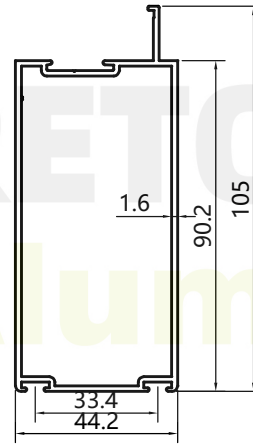

RETOP

MAKE THE BEST ALUMINUM PROFILES

RG1206113

Weight: 1.019kg/m

RG1206115

Weight: 0.773kg/m

RG1206116

Weight: 0.874kg/m

RG1206114

Weight: 1.253kg/m

RG1206154

Weight: 1.264kg/m

RG1206155

Weight: 1.202kg/m

RG1206156

Weight: 1.026kg/m

RG1206157

Weight: 2.125kg/m

enan **RETOP** Industry Co., Ltd.
 o. 36 Dongfeng South Road, Zhengdong New District, Zhengzhou
 ity, Henan Province, P.R.China
 al/Fax: +86 371 5528 8662
 mail: sales@retop-industry.com