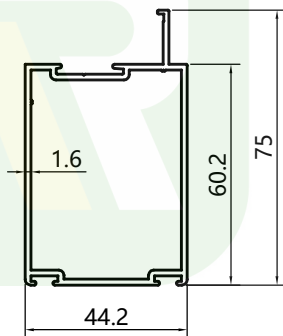

RG1206114

Weight: 1.253kg/m

RG1206154

Weight: 1.264kg/m

RG1206155

Weight: 1.202kg/m

RG1206156

Weight: 1.026kg/m

RG1206157

Weight: 2.125kg/m

enan **RETOP** Industry Co., Ltd.
 o. 36 Dongfeng South Road, Zhengdong New District, Zhengzhou
 ity, Henan Province, P.R.China
 al/Fax: +86 371 5528 8662
 mail: sales@retop-industry.com