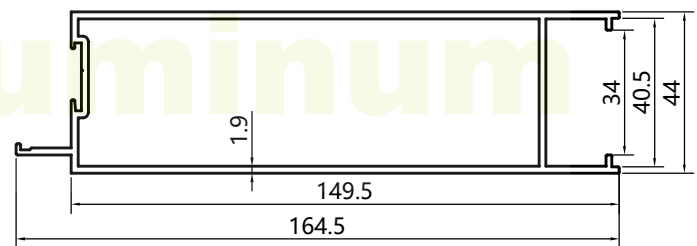

RG1206114

Weight: 1.253kg/m

RG1206154

Weight: 1.264kg/m

RG1206155

Weight: 1.202kg/m

RG1206156

Weight: 1.026kg/m

RG1206157

Weight: 2.125kg/m

enan **RETOP** Industry Co., Ltd.
 o. 36 Dongfeng South Road, Zhengdong New District, Zhengzhou
 ity, Henan Province, P.R.China
 al/Fax: +86 371 5528 8662
 mail: sales@retop-industry.com