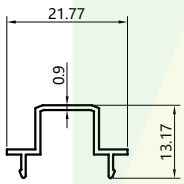

RETOP

MAKE THE BEST ALUMINUM PROFILES

RG150610
Weight: 0.796kg/m

RG150611
Weight: 0.529kg/m

RG150612
Weight: 0.778kg/m

RG150613
Weight: 0.111kg/m

RG150614
Weight: 0.625kg/m

RG150615
Weight: 0.847kg/m

RG150616
Weight: 0.949kg/m

RG150617
Weight: 0.212kg/m

RG150618
Weight: 0.107kg/r

nan RETOP Industry Co., Ltd.
No. 36 Dongfeng South Road, Zhengdong New District, Zhengzhou
Henan Province, P.R.China
Tel/Fax: +86 371 5528 866 2
Email: sales@retop-industry.com