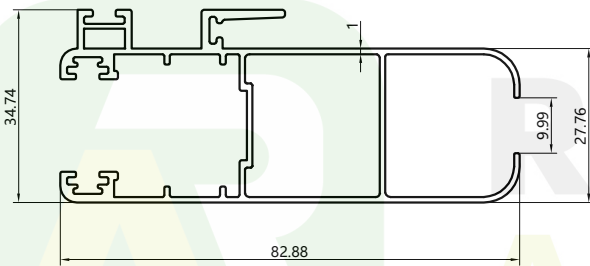

RETOP

MAKE THE BEST ALUMINUM PROFILES

RG150610
Weight: 0.796kg/m

RG150611
Weight: 0.529kg/m

RG150612
Weight: 0.778kg/m

RG150613
Weight: 0.111kg/m

RG150614
Weight: 0.625kg/m

RG150615
Weight: 0.847kg/m

RG150616
Weight: 0.949kg/m

RG150617
Weight: 0.212kg/m

RG150618
Weight: 0.107kg/r

nan RETOP Industry Co., Ltd.
No. 36 Dongfeng South Road, Zhengdong New District, Zhengzhou
Henan Province, P.R.China
Tel/Fax: +86 371 5528 866 2
Email: sales@retop-industry.com