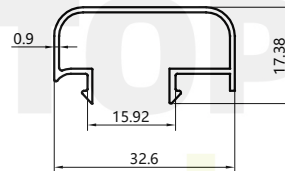

RETOP

MAKE THE BEST ALUMINUM PROFILES

RG150610
Weight: 0.796kg/m

RG150611
Weight: 0.529kg/m

RG150612
Weight: 0.778kg/m

RG150613
Weight: 0.111kg/m

RG150614
Weight: 0.625kg/m

RG150615
Weight: 0.847kg/m

RG150616
Weight: 0.949kg/m

RG150617
Weight: 0.212kg/m

RG150618
Weight: 0.107kg/r

nan RETOP Industry Co., Ltd.
No. 36 Dongfeng South Road, Zhengdong New District, Zhengzhou
Henan Province, P.R.China
Tel/Fax: +86 371 5528 866 2
Email: sales@retop-industry.com