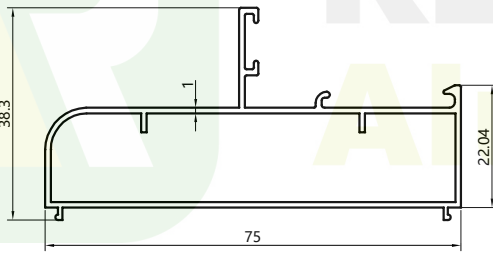

RETOP

MAKE THE BEST ALUMINUM PROFILES

RG150610
Weight: 0.796kg/m

RG150611
Weight: 0.529kg/m

RG150612
Weight: 0.778kg/m

RG150613
Weight: 0.111kg/m

RG150614
Weight: 0.625kg/m

RG150615
Weight: 0.847kg/m

RG150616
Weight: 0.949kg/m

RG150617
Weight: 0.212kg/m

RG150618
Weight: 0.107kg/r

nan RETOP Industry Co., Ltd.
No. 36 Dongfeng South Road, Zhengdong New District, Zhengzhou
Henan Province, P.R.China
Tel/Fax: +86 371 5528 866 2
Email: sales@retop-industry.com