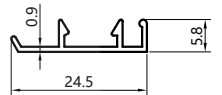

RETOP

MAKE THE BEST ALUMINUM PROFILES

RG150610
Weight: 0.796kg/m

RG150611
Weight: 0.529kg/m

RG150612
Weight: 0.778kg/m

RG150613
Weight: 0.111kg/m

RG150614
Weight: 0.625kg/m

RG150615
Weight: 0.847kg/m

RG150616
Weight: 0.949kg/m

RG150617
Weight: 0.212kg/m

RG150618
Weight: 0.107kg/r

nan RETOP Industry Co., Ltd.
No. 36 Dongfeng South Road, Zhengdong New District, Zhengzhou
Henan Province, P.R.China
Tel/Fax: +86 371 5528 866 2
Email: sales@retop-industry.com