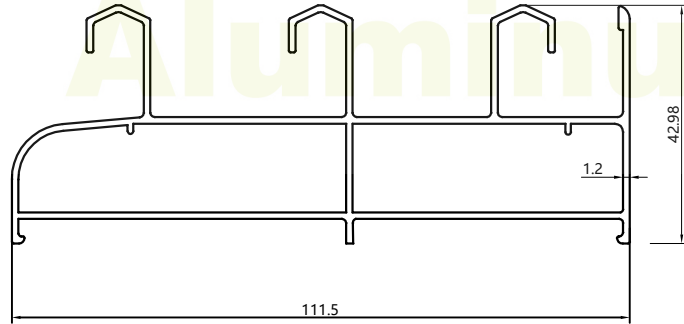

RETOP

MAKE THE BEST ALUMINUM PROFILES

RG150610
Weight: 0.796kg/m

RG150611
Weight: 0.529kg/m

RG150612
Weight: 0.778kg/m

RG150613
Weight: 0.111kg/m

RG150614
Weight: 0.625kg/m

RG150615
Weight: 0.847kg/m

RG150616
Weight: 0.949kg/m

RG150617
Weight: 0.212kg/m

RG150618
Weight: 0.107kg/r

nan RETOP Industry Co., Ltd.
No. 36 Dongfeng South Road, Zhengdong New District, Zhengzhou
Henan Province, P.R.China
Tel/Fax: +86 371 5528 866 2
Email: sales@retop-industry.com