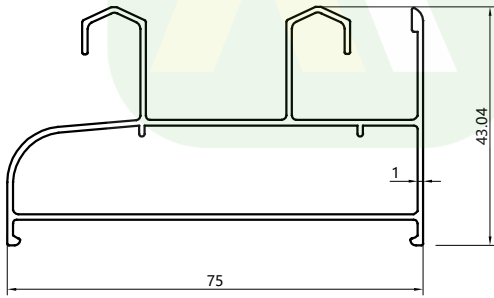

RETOP

MAKE THE BEST ALUMINUM PROFILES

RG150610
Weight: 0.796kg/m

RG150611
Weight: 0.529kg/m

RG150612
Weight: 0.778kg/m

RG150613
Weight: 0.111kg/m

RG150614
Weight: 0.625kg/m

RG150615
Weight: 0.847kg/m

RG150616
Weight: 0.949kg/m

RG150617
Weight: 0.212kg/m

RG150618
Weight: 0.107kg/r

nan RETOP Industry Co., Ltd.
No. 36 Dongfeng South Road, Zhengdong New District, Zhengzhou
Henan Province, P.R.China
Tel/Fax: +86 371 5528 866 2
Email: sales@retop-industry.com