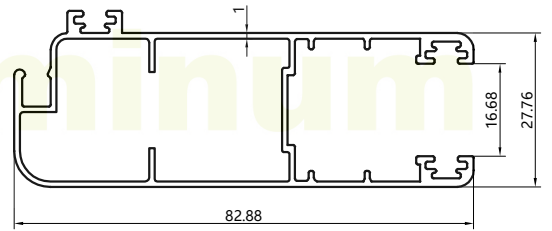

RETOP

MAKE THE BEST ALUMINUM PROFILES

RG150610
Weight: 0.796kg/m

RG150611
Weight: 0.529kg/m

RG150612
Weight: 0.778kg/m

RG150613
Weight: 0.111kg/m

RG150614
Weight: 0.625kg/m

RG150615
Weight: 0.847kg/m

RG150616
Weight: 0.949kg/m

RG150617
Weight: 0.212kg/m

RG150618
Weight: 0.107kg/r

nan RETOP Industry Co., Ltd.
No. 36 Dongfeng South Road, Zhengdong New District, Zhengzhou
Henan Province, P.R.China
Tel/Fax: +86 371 5528 866 2
Email: sales@retop-industry.com