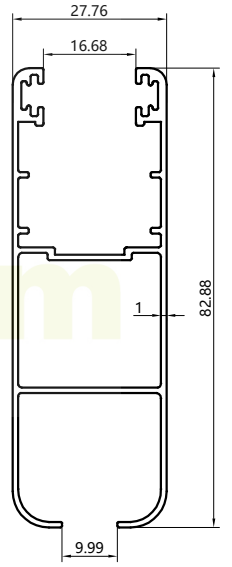

RETOP

MAKE THE BEST ALUMINUM PROFILES

RG150610
Weight: 0.796kg/m

RG150611
Weight: 0.529kg/m

RG150612
Weight: 0.778kg/m

RG150613
Weight: 0.111kg/m

RG150614
Weight: 0.625kg/m

RG150615
Weight: 0.847kg/m

RG150616
Weight: 0.949kg/m

RG150617
Weight: 0.212kg/m

RG150618
Weight: 0.107kg/r

nan RETOP Industry Co., Ltd.
No. 36 Dongfeng South Road, Zhengdong New District, Zhengzhou
Henan Province, P.R.China
Tel/Fax: +86 371 5528 866 2
Email: sales@retop-industry.com