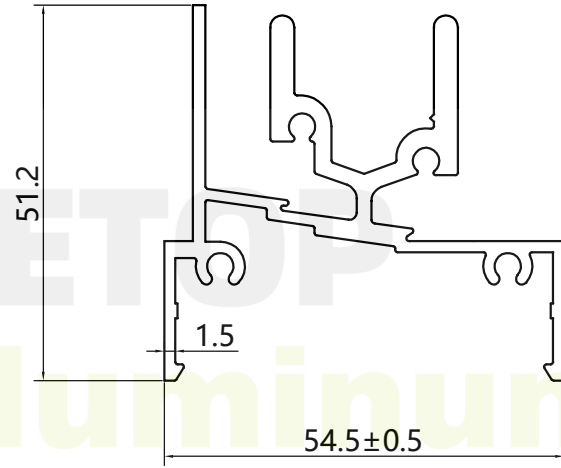

RETOP

MAKE THE BEST ALUMINUM PROFILES

RG120668
WEIGHT : 1.004kg/m

RG120669
WEIGHT : 1.259kg/m

RG120670
WEIGHT : 0.533kg/m

RG120671
WEIGHT : 0.591kg/m

RG120673
WEIGHT : 0.316kg/m

RG120672
WEIGHT : 0.541kg/m

RG120674
WEIGHT : 0.699kg/m

enan **RETOP** Industry Co., Ltd.
o. 36 Dongfeng South Road, Zhengdong New District, Zhengzhou
ity, Henan Province, P.R.China
al/Fax: +86 371 5528 8662
mail: sales@retop-industry.com