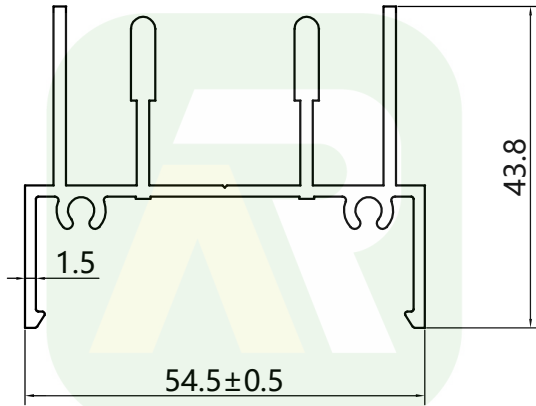

RETOP

MAKE THE BEST ALUMINUM PROFILES

RG120668
WEIGHT : 1.004kg/m

RG120669
WEIGHT : 1.259kg/m

RG120670
WEIGHT : 0.533kg/m

RG120671
WEIGHT : 0.591kg/m

RG120673
WEIGHT : 0.316kg/m

RG120672
WEIGHT : 0.541kg/m

RG120674
WEIGHT : 0.699kg/m

enan **RETOP** Industry Co., Ltd.
o. 36 Dongfeng South Road, Zhengdong New District, Zhengzhou
ity, Henan Province, P.R.China
al/Fax: +86 371 5528 8662
mail: sales@retop-industry.com