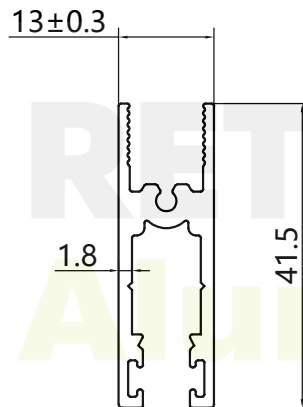

RETOP

MAKE THE BEST ALUMINUM PROFILES

RG120668
WEIGHT : 1.004kg/m

RG120669
WEIGHT : 1.259kg/m

RG120670
WEIGHT : 0.533kg/m

RG120671
WEIGHT : 0.591kg/m

RG120673
WEIGHT : 0.316kg/m

RG120672
WEIGHT : 0.541kg/m

RG120674
WEIGHT : 0.699kg/m

enan **RETOP** Industry Co., Ltd.
o. 36 Dongfeng South Road, Zhengdong New District, Zhengzhou
ity, Henan Province, P.R.China
al/Fax: +86 371 5528 8662
mail: sales@retop-industry.com