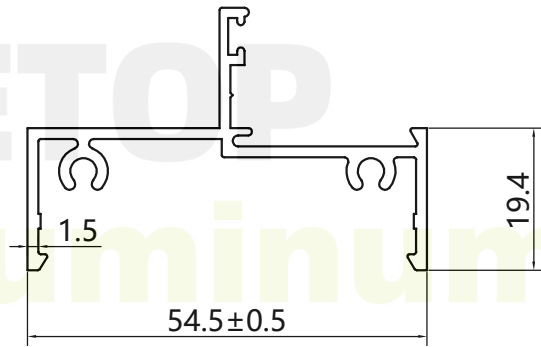

RETOP

MAKE THE BEST ALUMINUM PROFILES

RG120668
WEIGHT : 1.004kg/m

RG120669
WEIGHT : 1.259kg/m

RG120670
WEIGHT : 0.533kg/m

RG120671
WEIGHT : 0.591kg/m

RG120673
WEIGHT : 0.316kg/m

RG120672
WEIGHT : 0.541kg/m

RG120674
WEIGHT : 0.699kg/m

enan **RETOP** Industry Co., Ltd.
o. 36 Dongfeng South Road, Zhengdong New District, Zhengzhou
ity, Henan Province, P.R.China
al/Fax: +86 371 5528 8662
mail: sales@retop-industry.com