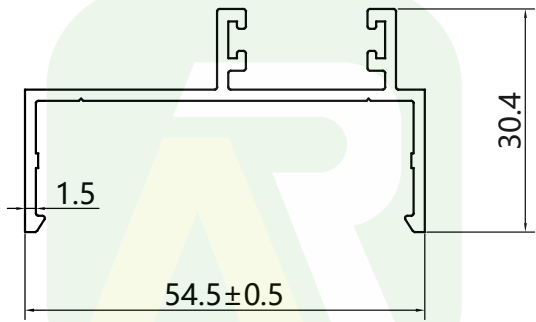

RETOP

MAKE THE BEST ALUMINUM PROFILES

RG120668
WEIGHT : 1.004kg/m

RG120669
WEIGHT : 1.259kg/m

RG120670
WEIGHT : 0.533kg/m

RG120671
WEIGHT : 0.591kg/m

RG120673
WEIGHT : 0.316kg/m

RG120672
WEIGHT : 0.541kg/m

RG120674
WEIGHT : 0.699kg/m

enan **RETOP** Industry Co., Ltd.
o. 36 Dongfeng South Road, Zhengdong New District, Zhengzhou
ity, Henan Province, P.R.China
al/Fax: +86 371 5528 8662
mail: sales@retop-industry.com