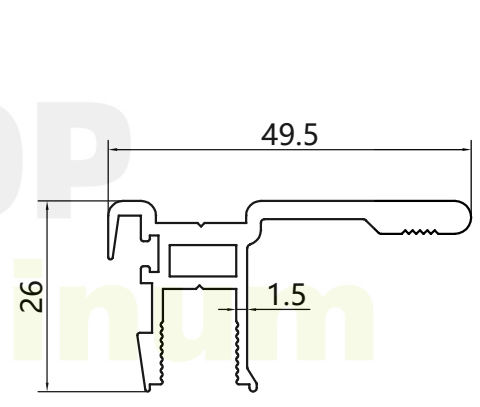

RETOP

MAKE THE BEST ALUMINUM PROFILES

RG120668
WEIGHT : 1.004kg/m

RG120669
WEIGHT : 1.259kg/m

RG120670
WEIGHT : 0.533kg/m

RG120671
WEIGHT : 0.591kg/m

RG120673
WEIGHT : 0.316kg/m

RG120672
WEIGHT : 0.541kg/m

RG120674
WEIGHT : 0.699kg/m

enan **RETOP** Industry Co., Ltd.
o. 36 Dongfeng South Road, Zhengdong New District, Zhengzhou
ity, Henan Province, P.R.China
al/Fax: +86 371 5528 8662
mail: sales@retop-industry.com