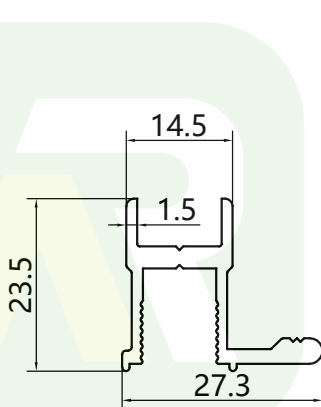

RETOP

MAKE THE BEST ALUMINUM PROFILES

RG120668
WEIGHT : 1.004kg/m

RG120669
WEIGHT : 1.259kg/m

RG120670
WEIGHT : 0.533kg/m

RG120671
WEIGHT : 0.591kg/m

RG120673
WEIGHT : 0.316kg/m

RG120672
WEIGHT : 0.541kg/m

RG120674
WEIGHT : 0.699kg/m

enan **RETOP** Industry Co., Ltd.
o. 36 Dongfeng South Road, Zhengdong New District, Zhengzhou
ity, Henan Province, P.R.China
al/Fax: +86 371 5528 8662
mail: sales@retop-industry.com