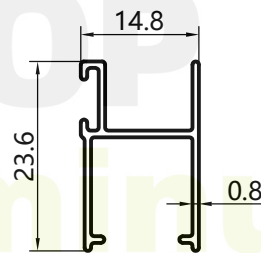

RETOP

MAKE THE BEST ALUMINUM PROFILES

RG150622
WEIGHT:0.401kg/m

RG150623
WEIGHT:0.524kg/m

RG150624
WEIGHT:0.700kg/m

RG150625
WEIGHT:0.587kg/m

RG150626
WEIGHT:0.212kg/m

RG150627
WEIGHT:0.153kg/m