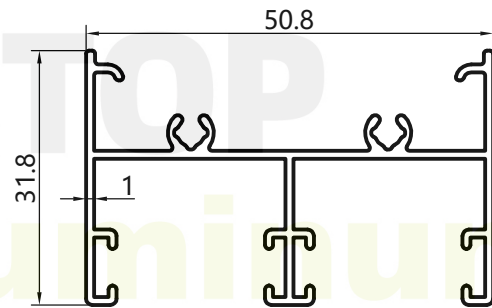

RETOP

MAKE THE BEST ALUMINUM PROFILES

RG150622
WEIGHT:0.401kg/m

RG150623
WEIGHT:0.524kg/m

RG150624
WEIGHT:0.700kg/m

RG150625
WEIGHT:0.587kg/m

RG150626
WEIGHT:0.212kg/m

RG150627
WEIGHT:0.153kg/m