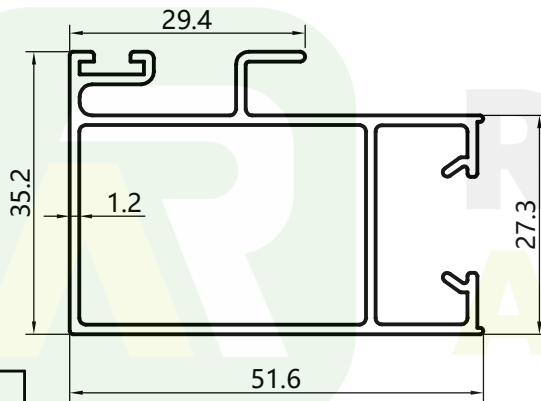

RETOP

MAKE THE BEST ALUMINUM PROFILES

RG150622
WEIGHT:0.401kg/m

RG150623
WEIGHT:0.524kg/m

RG150624
WEIGHT:0.700kg/m

RG150625
WEIGHT:0.587kg/m

RG150626
WEIGHT:0.212kg/m

RG150627
WEIGHT:0.153kg/m