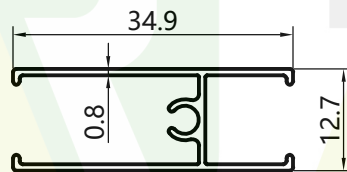

RETOP

MAKE THE BEST ALUMINUM PROFILES

RG150622
WEIGHT:0.401kg/m

RG150623
WEIGHT:0.524kg/m

RG150624
WEIGHT:0.700kg/m

RG150625
WEIGHT:0.587kg/m

RG150626
WEIGHT:0.212kg/m

RG150627
WEIGHT:0.153kg/m