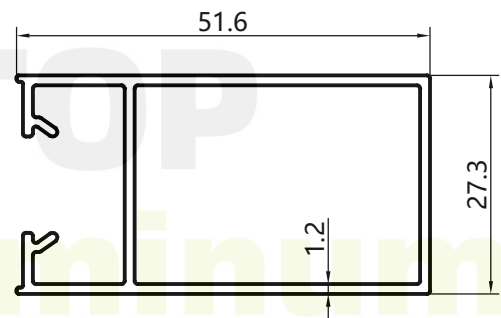

RETOP

MAKE THE BEST ALUMINUM PROFILES

RG150622
WEIGHT:0.401kg/m

RG150623
WEIGHT:0.524kg/m

RG150624
WEIGHT:0.700kg/m

RG150625
WEIGHT:0.587kg/m

RG150626
WEIGHT:0.212kg/m

RG150627
WEIGHT:0.153kg/m