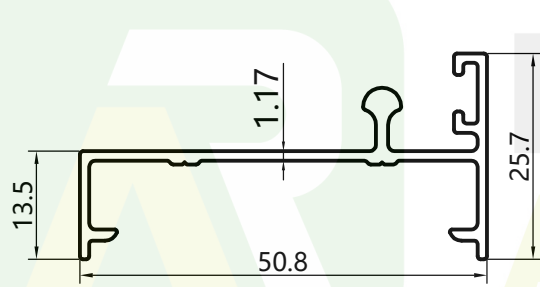

RETOP

MAKE THE BEST ALUMINUM PROFILES

RG150622
WEIGHT:0.401kg/m

RG150623
WEIGHT:0.524kg/m

RG150624
WEIGHT:0.700kg/m

RG150625
WEIGHT:0.587kg/m

RG150626
WEIGHT:0.212kg/m

RG150627
WEIGHT:0.153kg/m