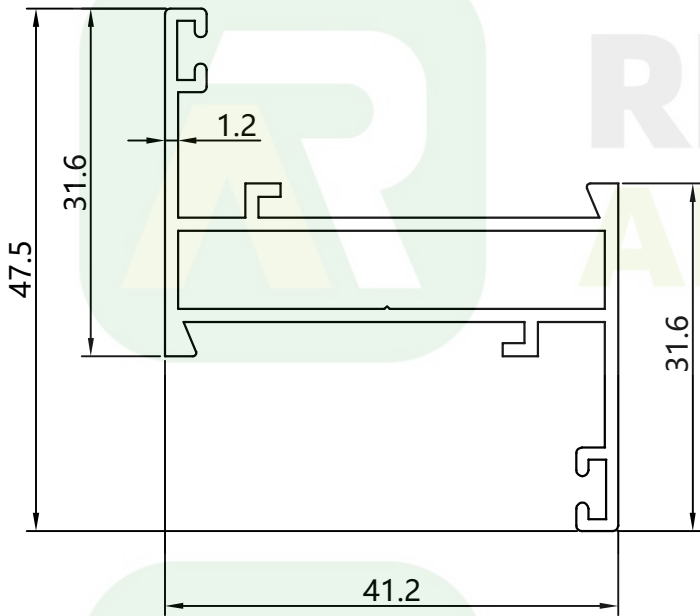

RETOP

MAKE THE BEST ALUMINUM PROFILES

RG3106006
WEIGHT : 0.562kg/m

RG3106007
WEIGHT : 0.342kg/m

RG3106008
WEIGHT : 0.742kg/m

RG3106009
WEIGHT : 0.228kg/m

enan **RETOP** Industry Co., Ltd.
o. 36 Dongfeng South Road, Zhengdong New District, Zhengzhou
ity, Henan Province, P.R.China
al/Fax: +86 371 5528 8662
mail: sales@retop-industry.com