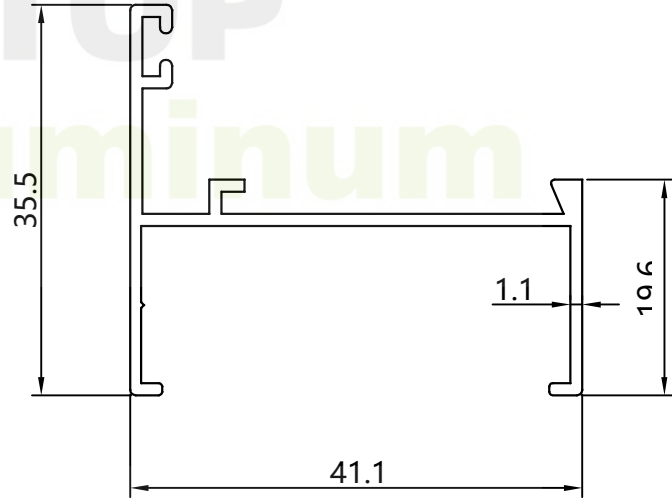

RETOP

MAKE THE BEST ALUMINUM PROFILES

RG3106006
WEIGHT : 0.562kg/m

RG3106007
WEIGHT : 0.342kg/m

RG3106008
WEIGHT : 0.742kg/m

RG3106009
WEIGHT : 0.228kg/m

enan **RETOP** Industry Co., Ltd.
o. 36 Dongfeng South Road, Zhengdong New District, Zhengzhou
ity, Henan Province, P.R.China
al/Fax: +86 371 5528 8662
mail: sales@retop-industry.com