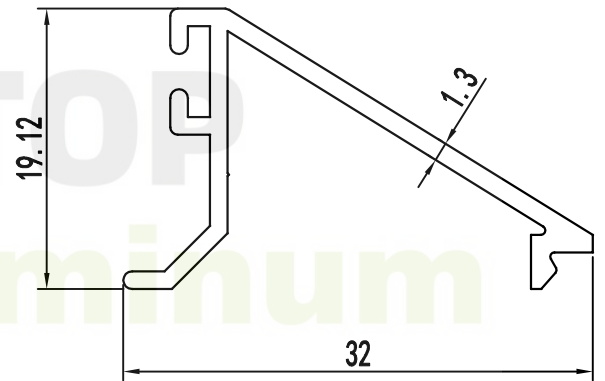

RETOP

MAKE THE BEST ALUMINUM PROFILES

RG3106006
WEIGHT : 0.562kg/m

RG3106007
WEIGHT : 0.342kg/m

RG3106008
WEIGHT : 0.742kg/m

RG3106009
WEIGHT : 0.228kg/m

enan **RETOP** Industry Co., Ltd.
o. 36 Dongfeng South Road, Zhengdong New District, Zhengzhou
ity, Henan Province, P.R.China
al/Fax: +86 371 5528 8662
mail: sales@retop-industry.com