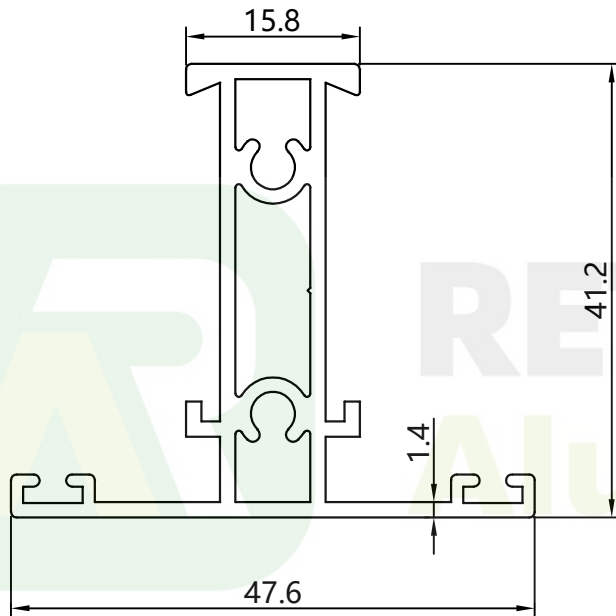

RETOP

MAKE THE BEST ALUMINUM PROFILES

RG3106006
WEIGHT : 0.562kg/m

RG3106007
WEIGHT : 0.342kg/m

RG3106008
WEIGHT : 0.742kg/m

RG3106009
WEIGHT : 0.228kg/m

enan **RETOP** Industry Co., Ltd.
o. 36 Dongfeng South Road, Zhengdong New District, Zhengzhou
ity, Henan Province, P.R.China
al/Fax: +86 371 5528 8662
mail: sales@retop-industry.com