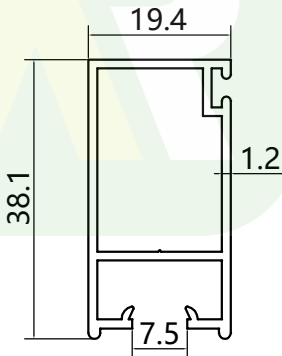

RETOP

MAKE THE BEST ALUMINUM PROFILES

RG3106001
Weight: 0.436kg/m

RG3106002
Weight: 0.437kg/m

RG3106003
Weight: 0.426kg/m

RG3106004
Weight: 0.321kg/m

RG3106005
Weight: 0.417kg/m

enan **RETOP** Industry Co., Ltd.
o. 36 Dongfeng South Road, Zhengdong New District, Zhengzhou
ity, Henan Province, P.R.China
al/Fax: +86 371 5528 8662
mail: sales@retop-industry.com