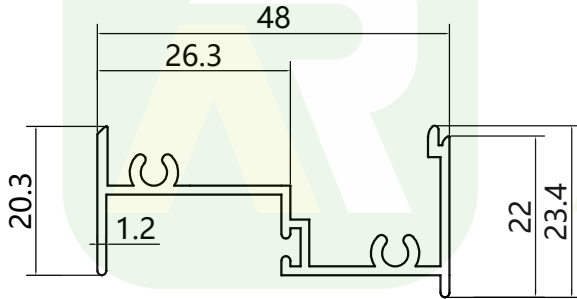

RETOP

MAKE THE BEST ALUMINUM PROFILES

RG3106001
Weight: 0.436kg/m

RG3106002
Weight: 0.437kg/m

RG3106003
Weight: 0.426kg/m

RG3106004
Weight: 0.321kg/m

RG3106005
Weight: 0.417kg/m

enan **RETOP** Industry Co., Ltd.
o. 36 Dongfeng South Road, Zhengdong New District, Zhengzhou
ity, Henan Province, P.R.China
al/Fax: +86 371 5528 8662
mail: sales@retop-industry.com