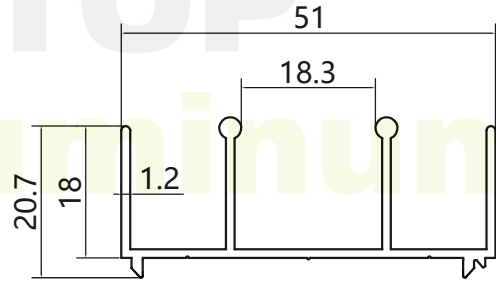

RETOP

MAKE THE BEST ALUMINUM PROFILES

RG3106001
Weight: 0.436kg/m

RG3106002
Weight: 0.437kg/m

RG3106003
Weight: 0.426kg/m

RG3106004
Weight: 0.321kg/m

RG3106005
Weight: 0.417kg/m

enan **RETOP** Industry Co., Ltd.
o. 36 Dongfeng South Road, Zhengdong New District, Zhengzhou
ity, Henan Province, P.R.China
al/Fax: +86 371 5528 8662
mail: sales@retop-industry.com