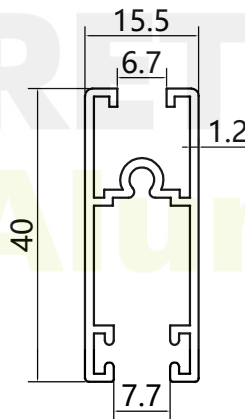

RETOP

MAKE THE BEST ALUMINUM PROFILES

RG3106001
Weight: 0.436kg/m

RG3106002
Weight: 0.437kg/m

RG3106003
Weight: 0.426kg/m

RG3106004
Weight: 0.321kg/m

RG3106005
Weight: 0.417kg/m

enan **RETOP** Industry Co., Ltd.
o. 36 Dongfeng South Road, Zhengdong New District, Zhengzhou
ity, Henan Province, P.R.China
al/Fax: +86 371 5528 8662
mail: sales@retop-industry.com