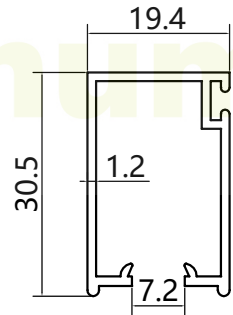

RETOP

MAKE THE BEST ALUMINUM PROFILES

RG3106001
Weight: 0.436kg/m

RG3106002
Weight: 0.437kg/m

RG3106003
Weight: 0.426kg/m

RG3106004
Weight: 0.321kg/m

RG3106005
Weight: 0.417kg/m

enan **RETOP** Industry Co., Ltd.
o. 36 Dongfeng South Road, Zhengdong New District, Zhengzhou
ity, Henan Province, P.R.China
al/Fax: +86 371 5528 8662
mail: sales@retop-industry.com